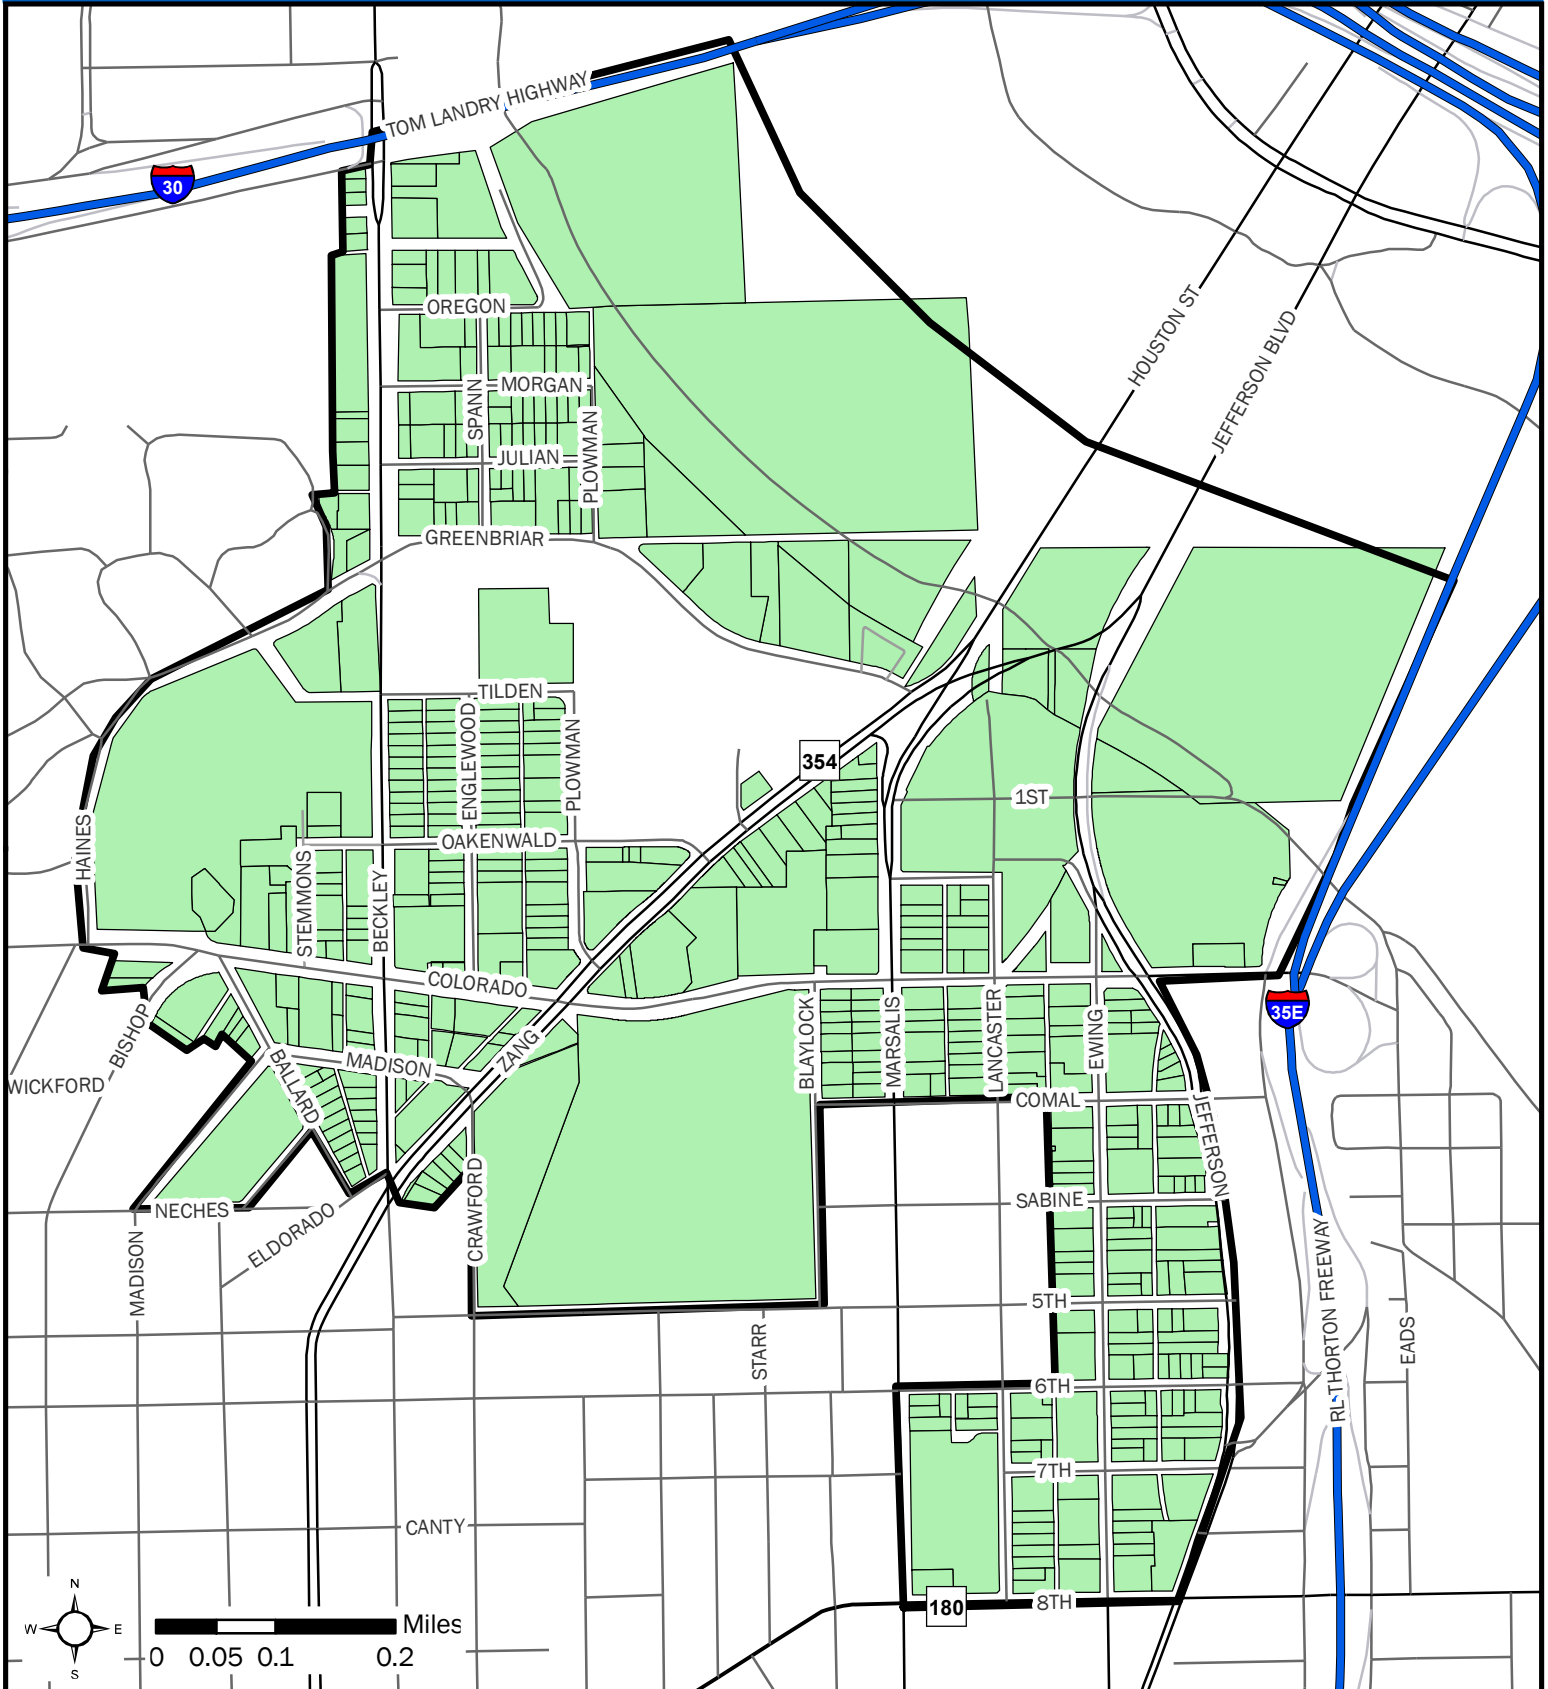

# Oak Cliff Gateway TIF District

City of Dallas  
Office of Economic Development

Research & Information Division  
(214) 670-1685  
<http://www.Dallas-EcoDev.org>

Created 11/14/07, Updated 12/12/07 - OCG\_Area\_Resources.TCG

## Legend

-  Oak Cliff Gateway Boundary
-  Oak Cliff Gateway TIF Properties

Sources: Parcels - DCAD, 2005;  
Streets & Boundaries - City of Dallas, 2007