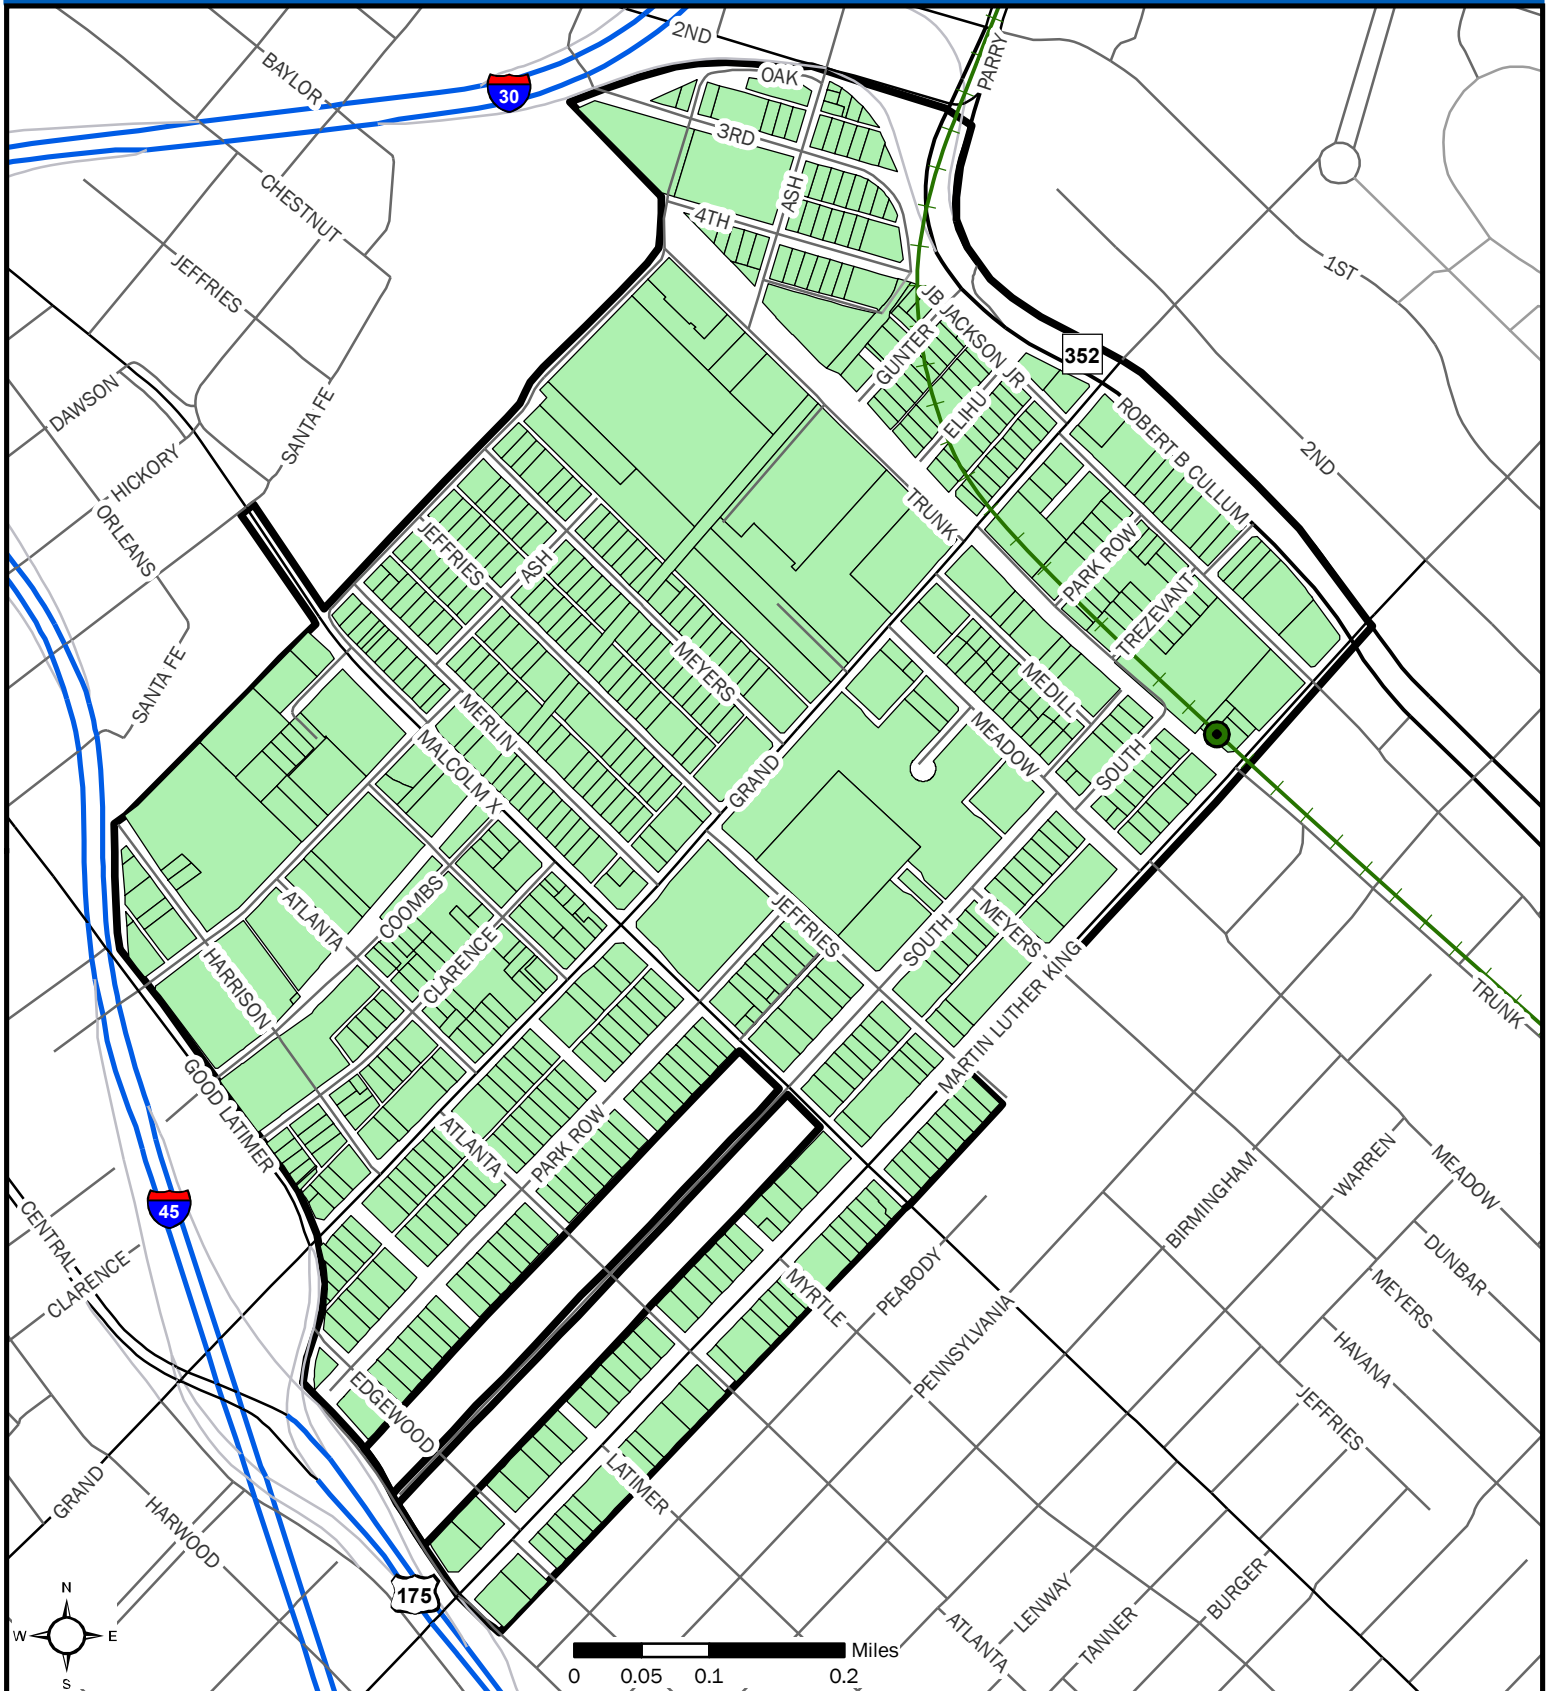

Grand Park South TIF District

City of Dallas
Office of Economic Development

Research & Information Division
(214) 670-1685
<http://www.Dallas-EcoDev.org>

Created 1/9/2008 - GPS_Web_Map.TCG

Legend

-  DART Green Line Stations (Under Construction)
-  DART Green Line (Under Construction)
-  Grand Park South TIF Parcels
-  Grand Park South TIF Boundary

Sources: Parcels - DCAD, 2005; All Other Data - City of Dallas, 2007

City of Dallas

Grand Park South TIF