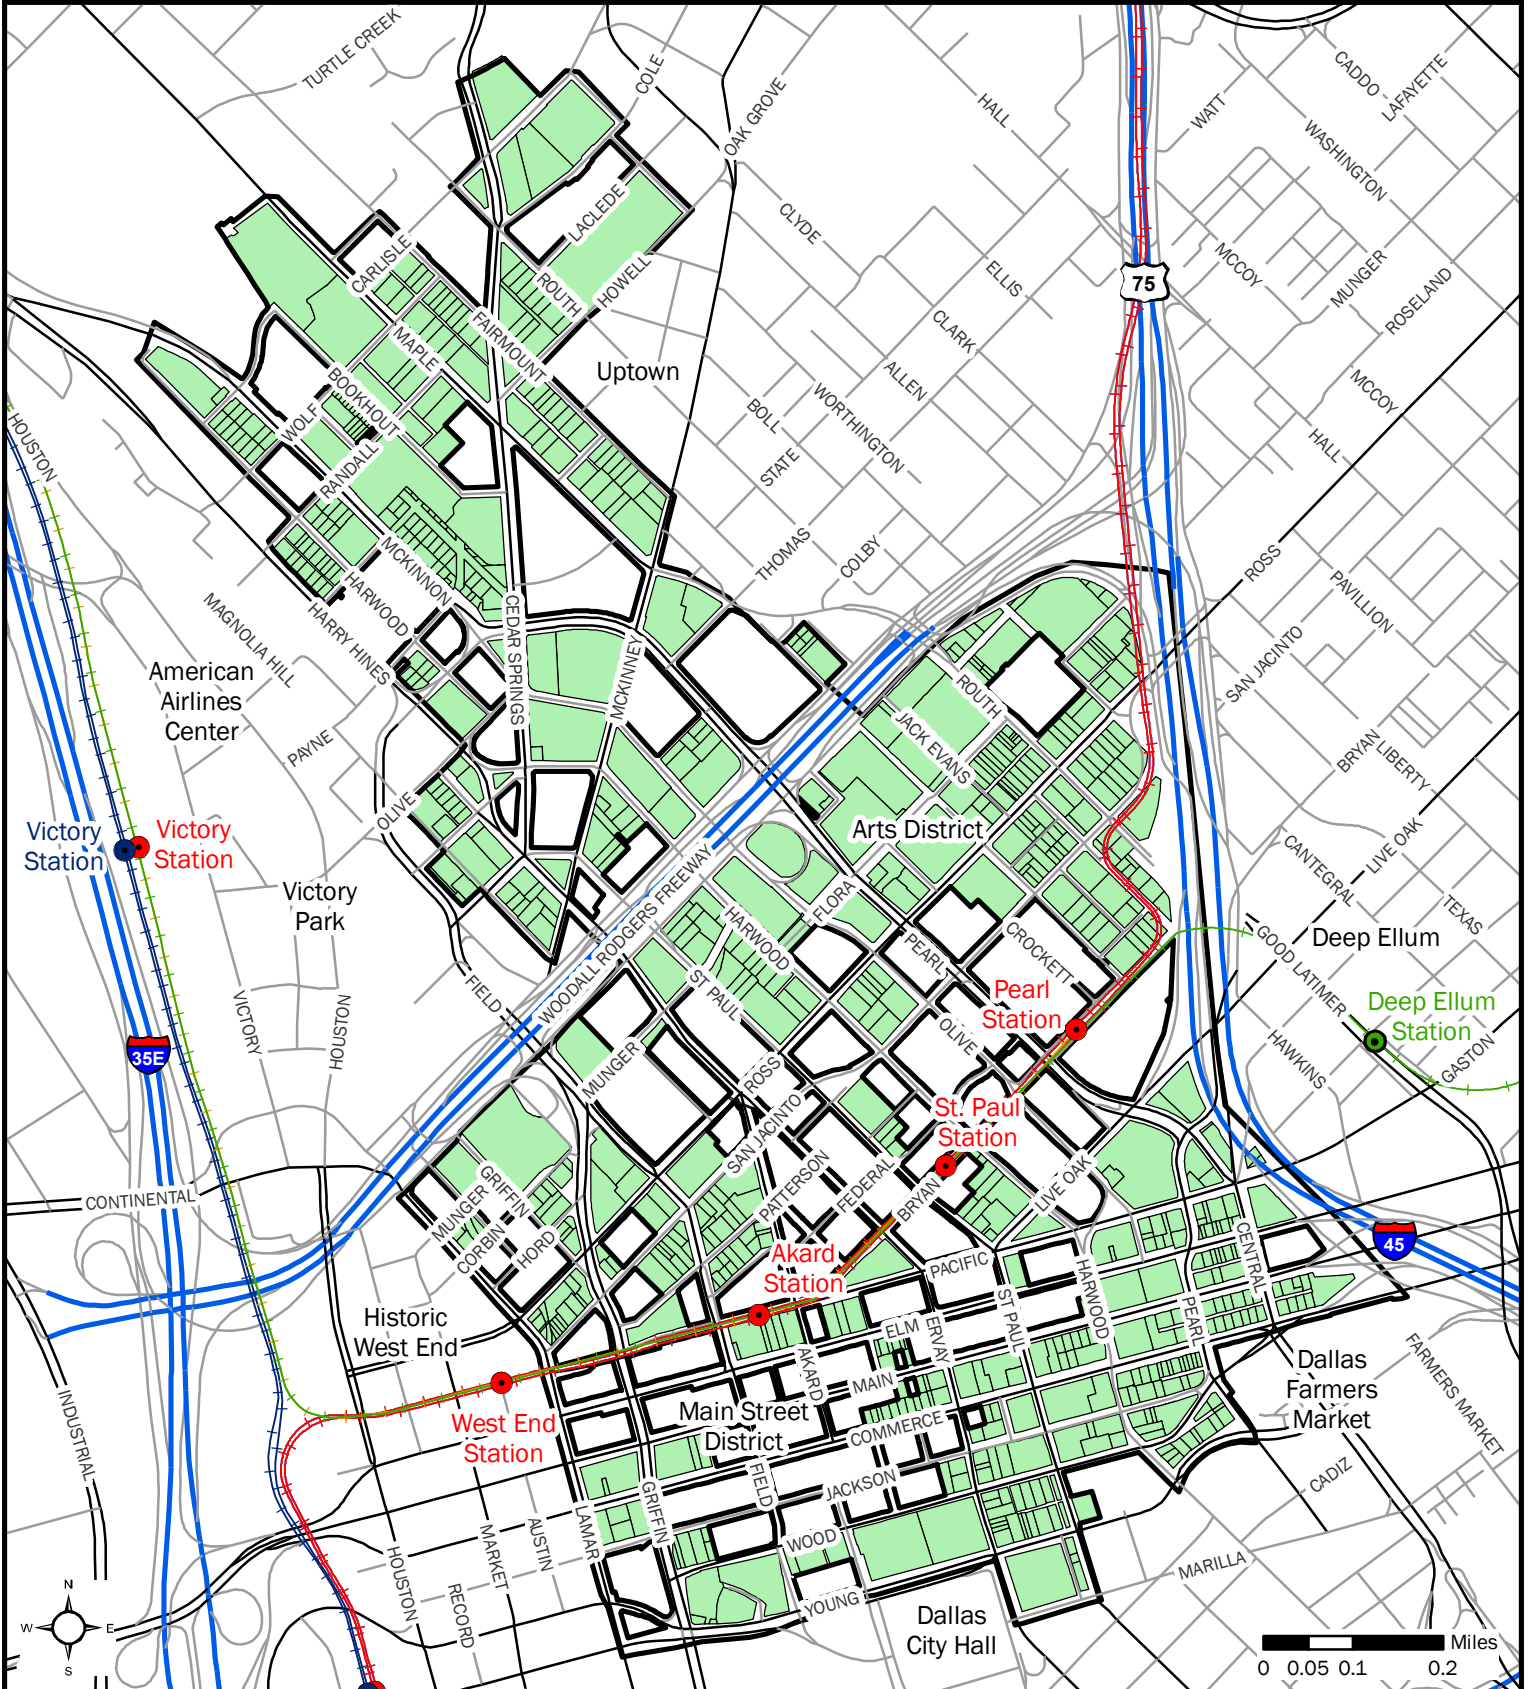

Downtown Connection TIF District

City of Dallas
Office of Economic Development

Research & Information Division
(214) 670-1685
<http://www.Dallas-EcoDev.org>

Legend

- Downtown Connection TIF Boundary
- Downtown Connection TIF Parcels
- DART Rail Stations
- DART Green Line (Under Construction)
- Primary Highway
- Secondary Highway
- Major Arterial
- Local Streets
- DART Red Line
- Trinity Rail Express
- DART Blue Line

Sources: Rail - DART, 2007; Parcels - DCAD, 2005; All Other Data - City of Dallas, 2007-08