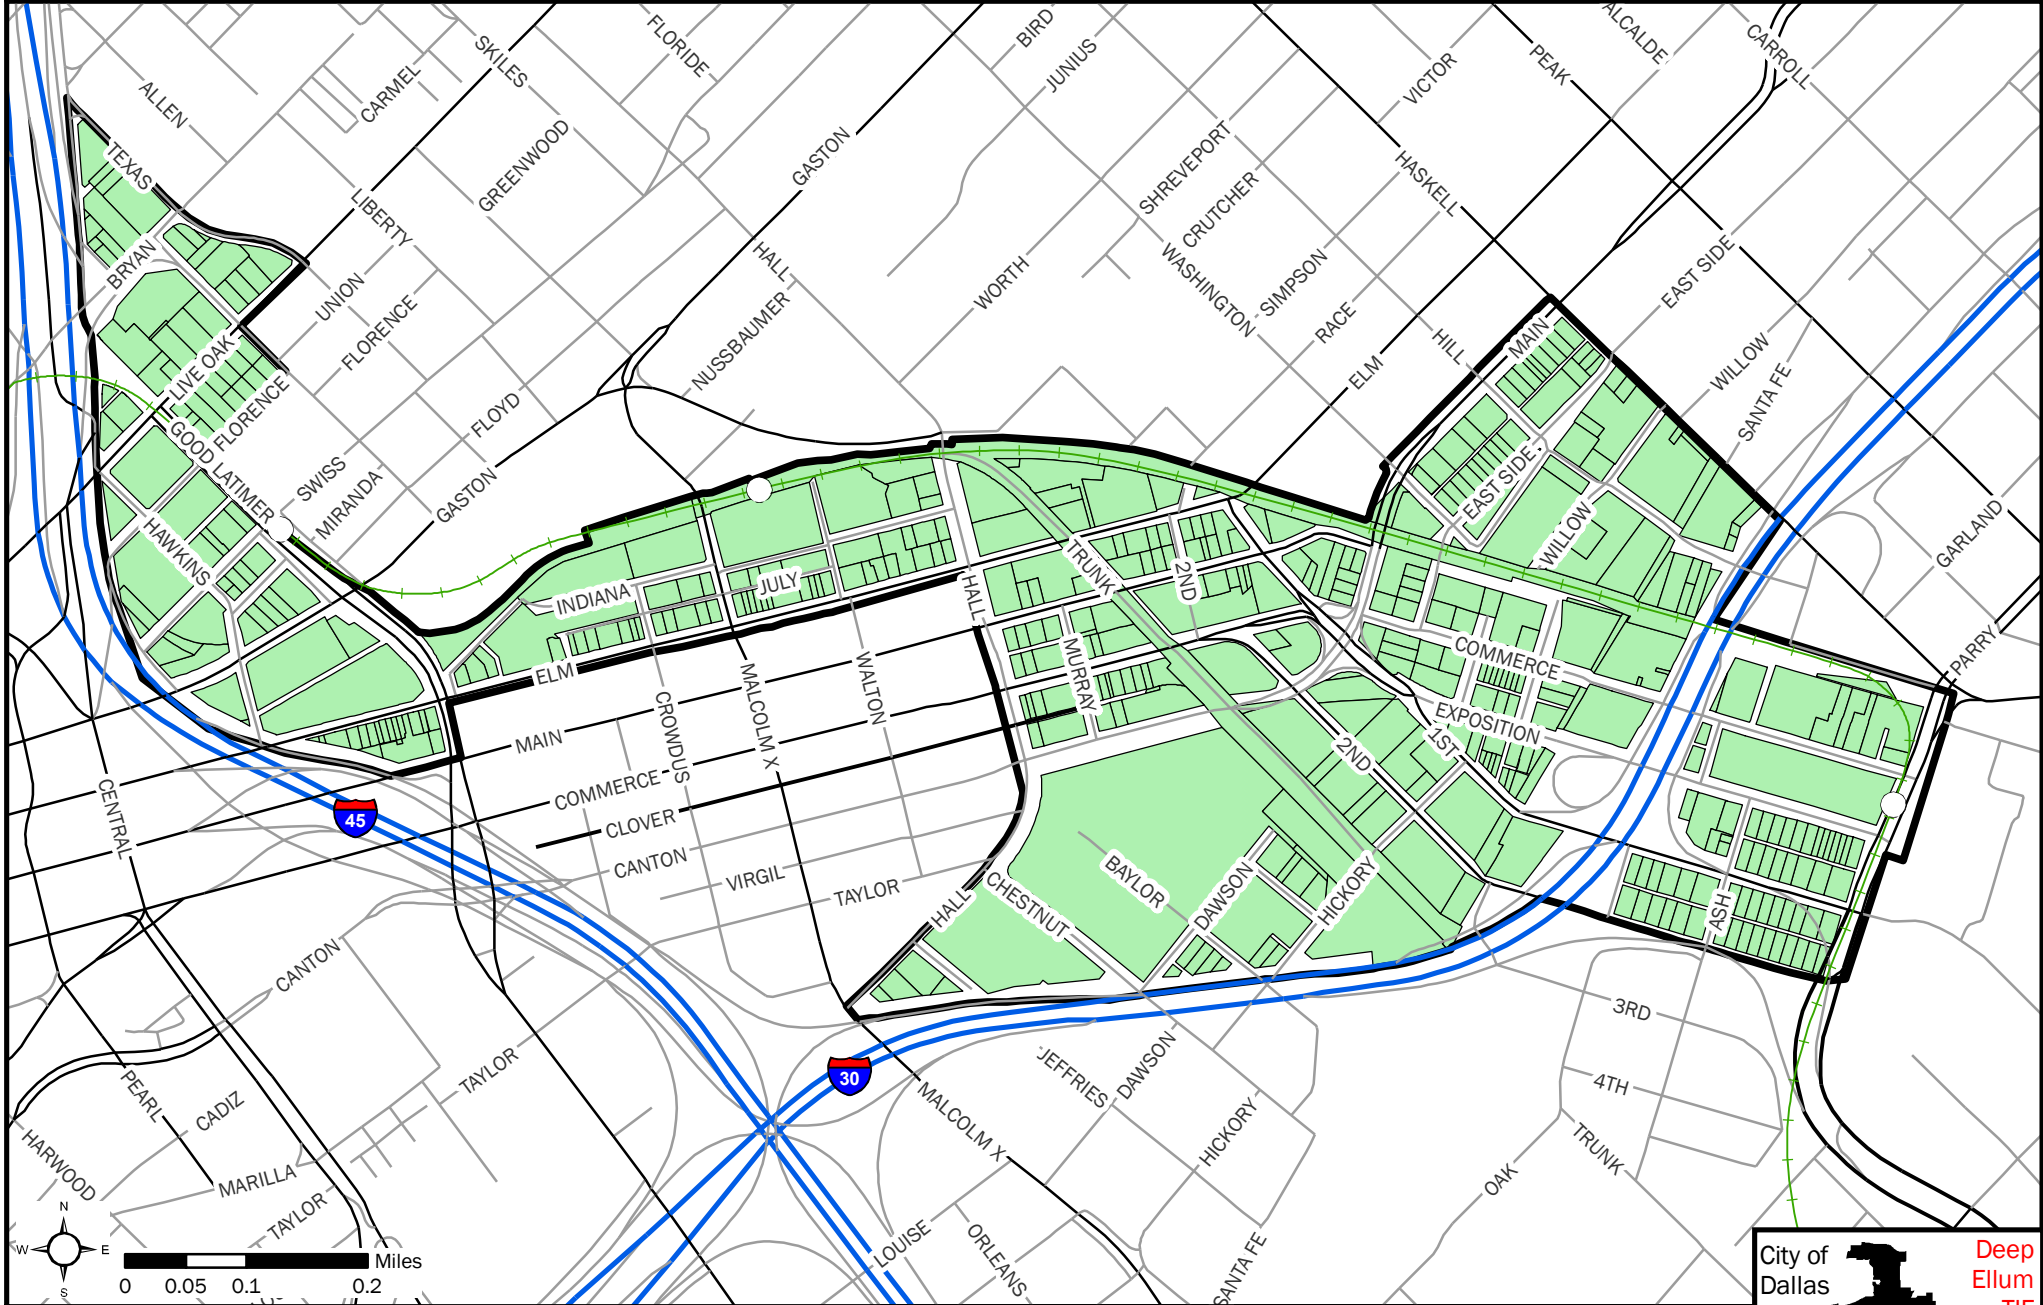

Deep Ellum TIF District

City of Dallas - Office of Economic Development
Research & Information Division
(214) 670-1685
<http://www.Dallas-EcoDev.org>

Created 2/7/08, Last Updated 7/18/08 - DE_Web_Map.TCG

Legend

- Deep Ellum TIF Boundary
- Deep Ellum TIF Parcels
- DART Station
- DART Red Line
- DART Blue Line
- DART Green Line (Open 2009)
- Primary Highway
- Secondary Highway
- Major Arterial
- Local Streets

Source: Parcels - DCAD, 2007; Rail - DART, 2007; All Other Data - City of Dallas, 2007-08