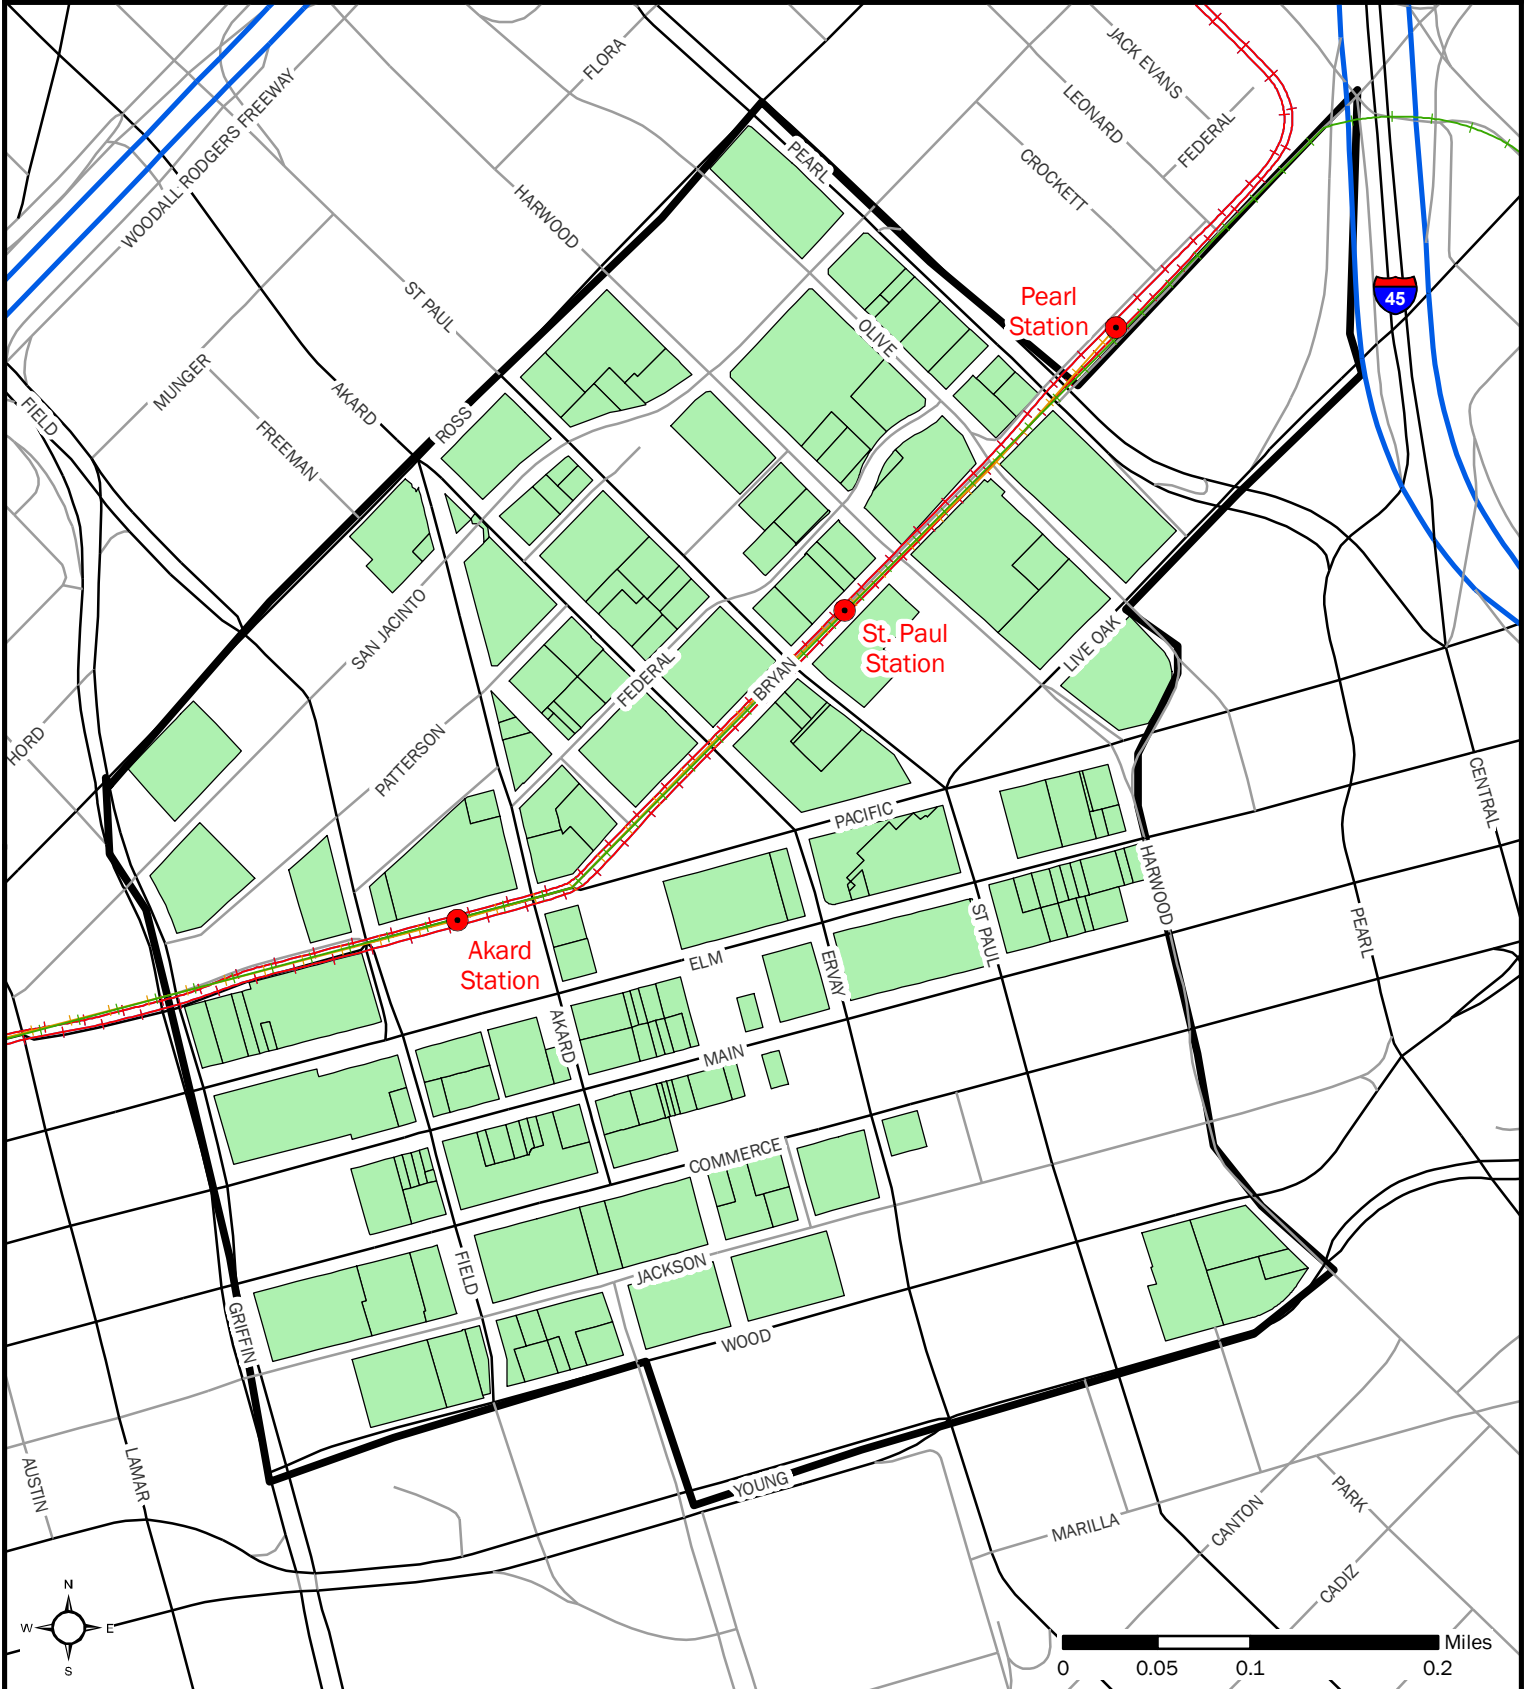

City Center TIF District

City of Dallas
Office of Economic Development

Research & Information Division
(214) 670-1685
<http://www.Dallas-EcoDev.org>

Created 1/31/2008 - CC_Web_Map.TCG

Legend

- City Center TIF Boundary
- City Center TIF Parcels
- DART Rail Stations
- DART Green Line (Under Construction)
- Primary Highway
- Secondary Highway
- Major Arterial
- Local Streets
- DART Red Line
- Trinity Rail Express
- DART Blue Line

Sources: Rail - DART, 2007; Parcels - DCAD, 2005; All Other Data - City of Dallas, 2007-08